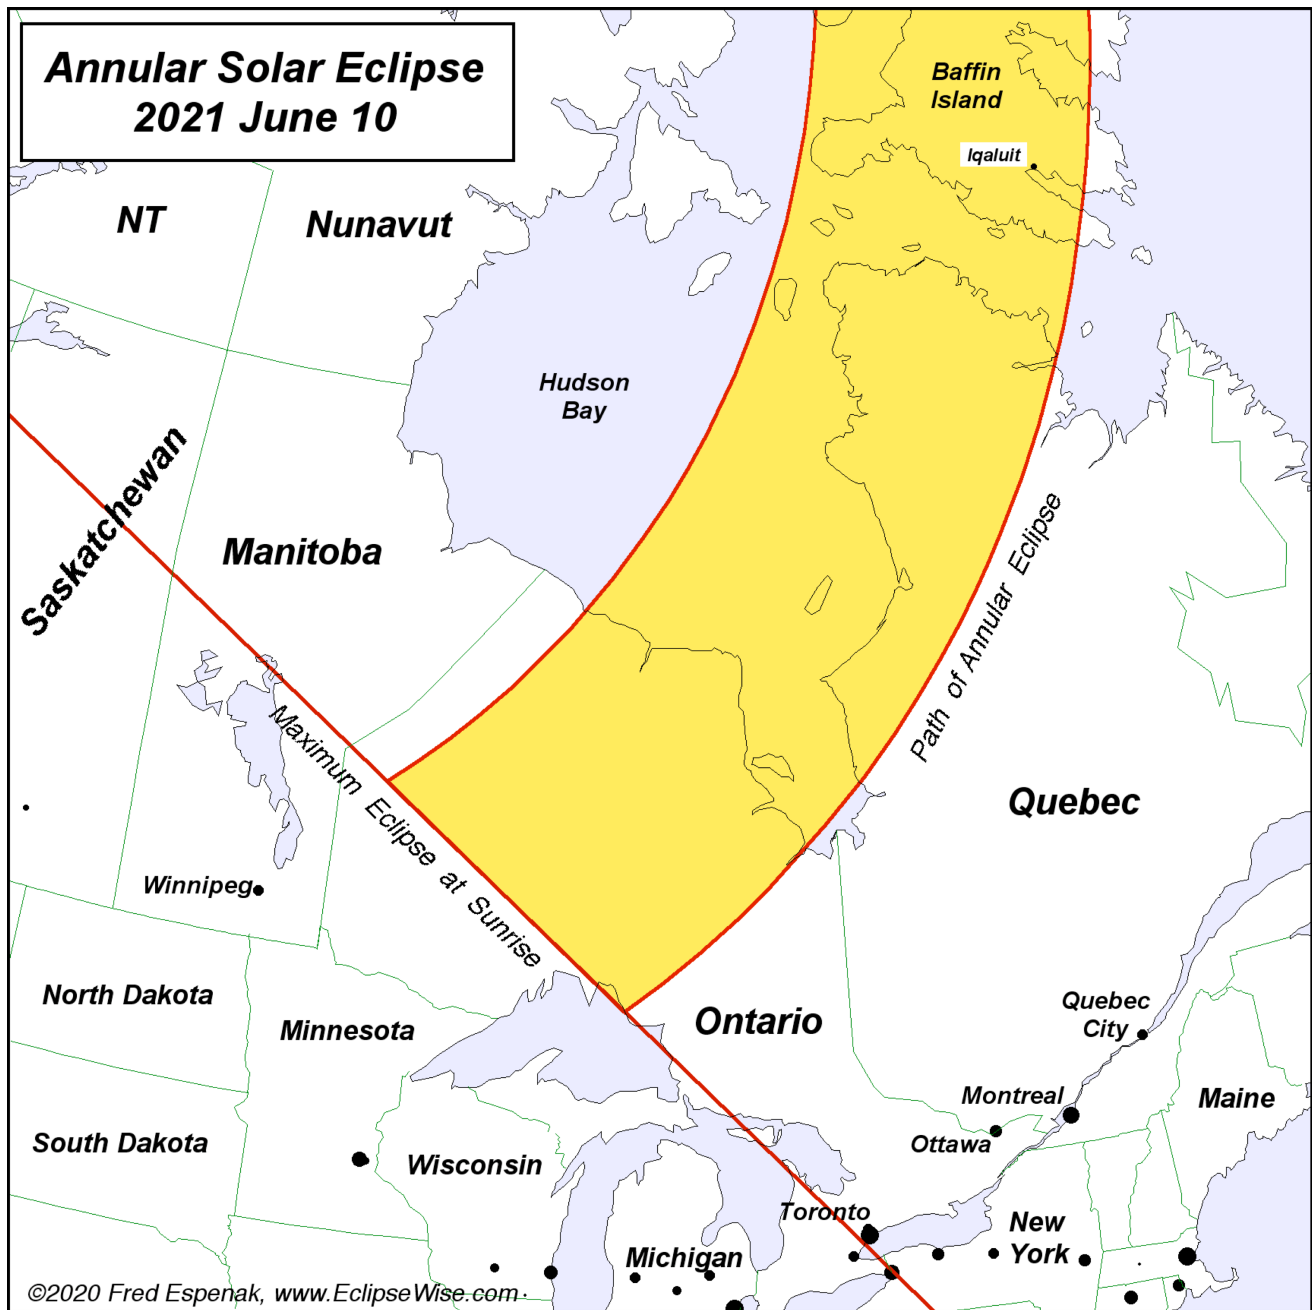

Figure 3

Figure 3 -The Path of the Annular Solar Eclipse of 2021 June 10 begins in southern Canada along the northern shore of Lake Superior. It crosses the provinces of Ontario, Quebec and Nunavut.